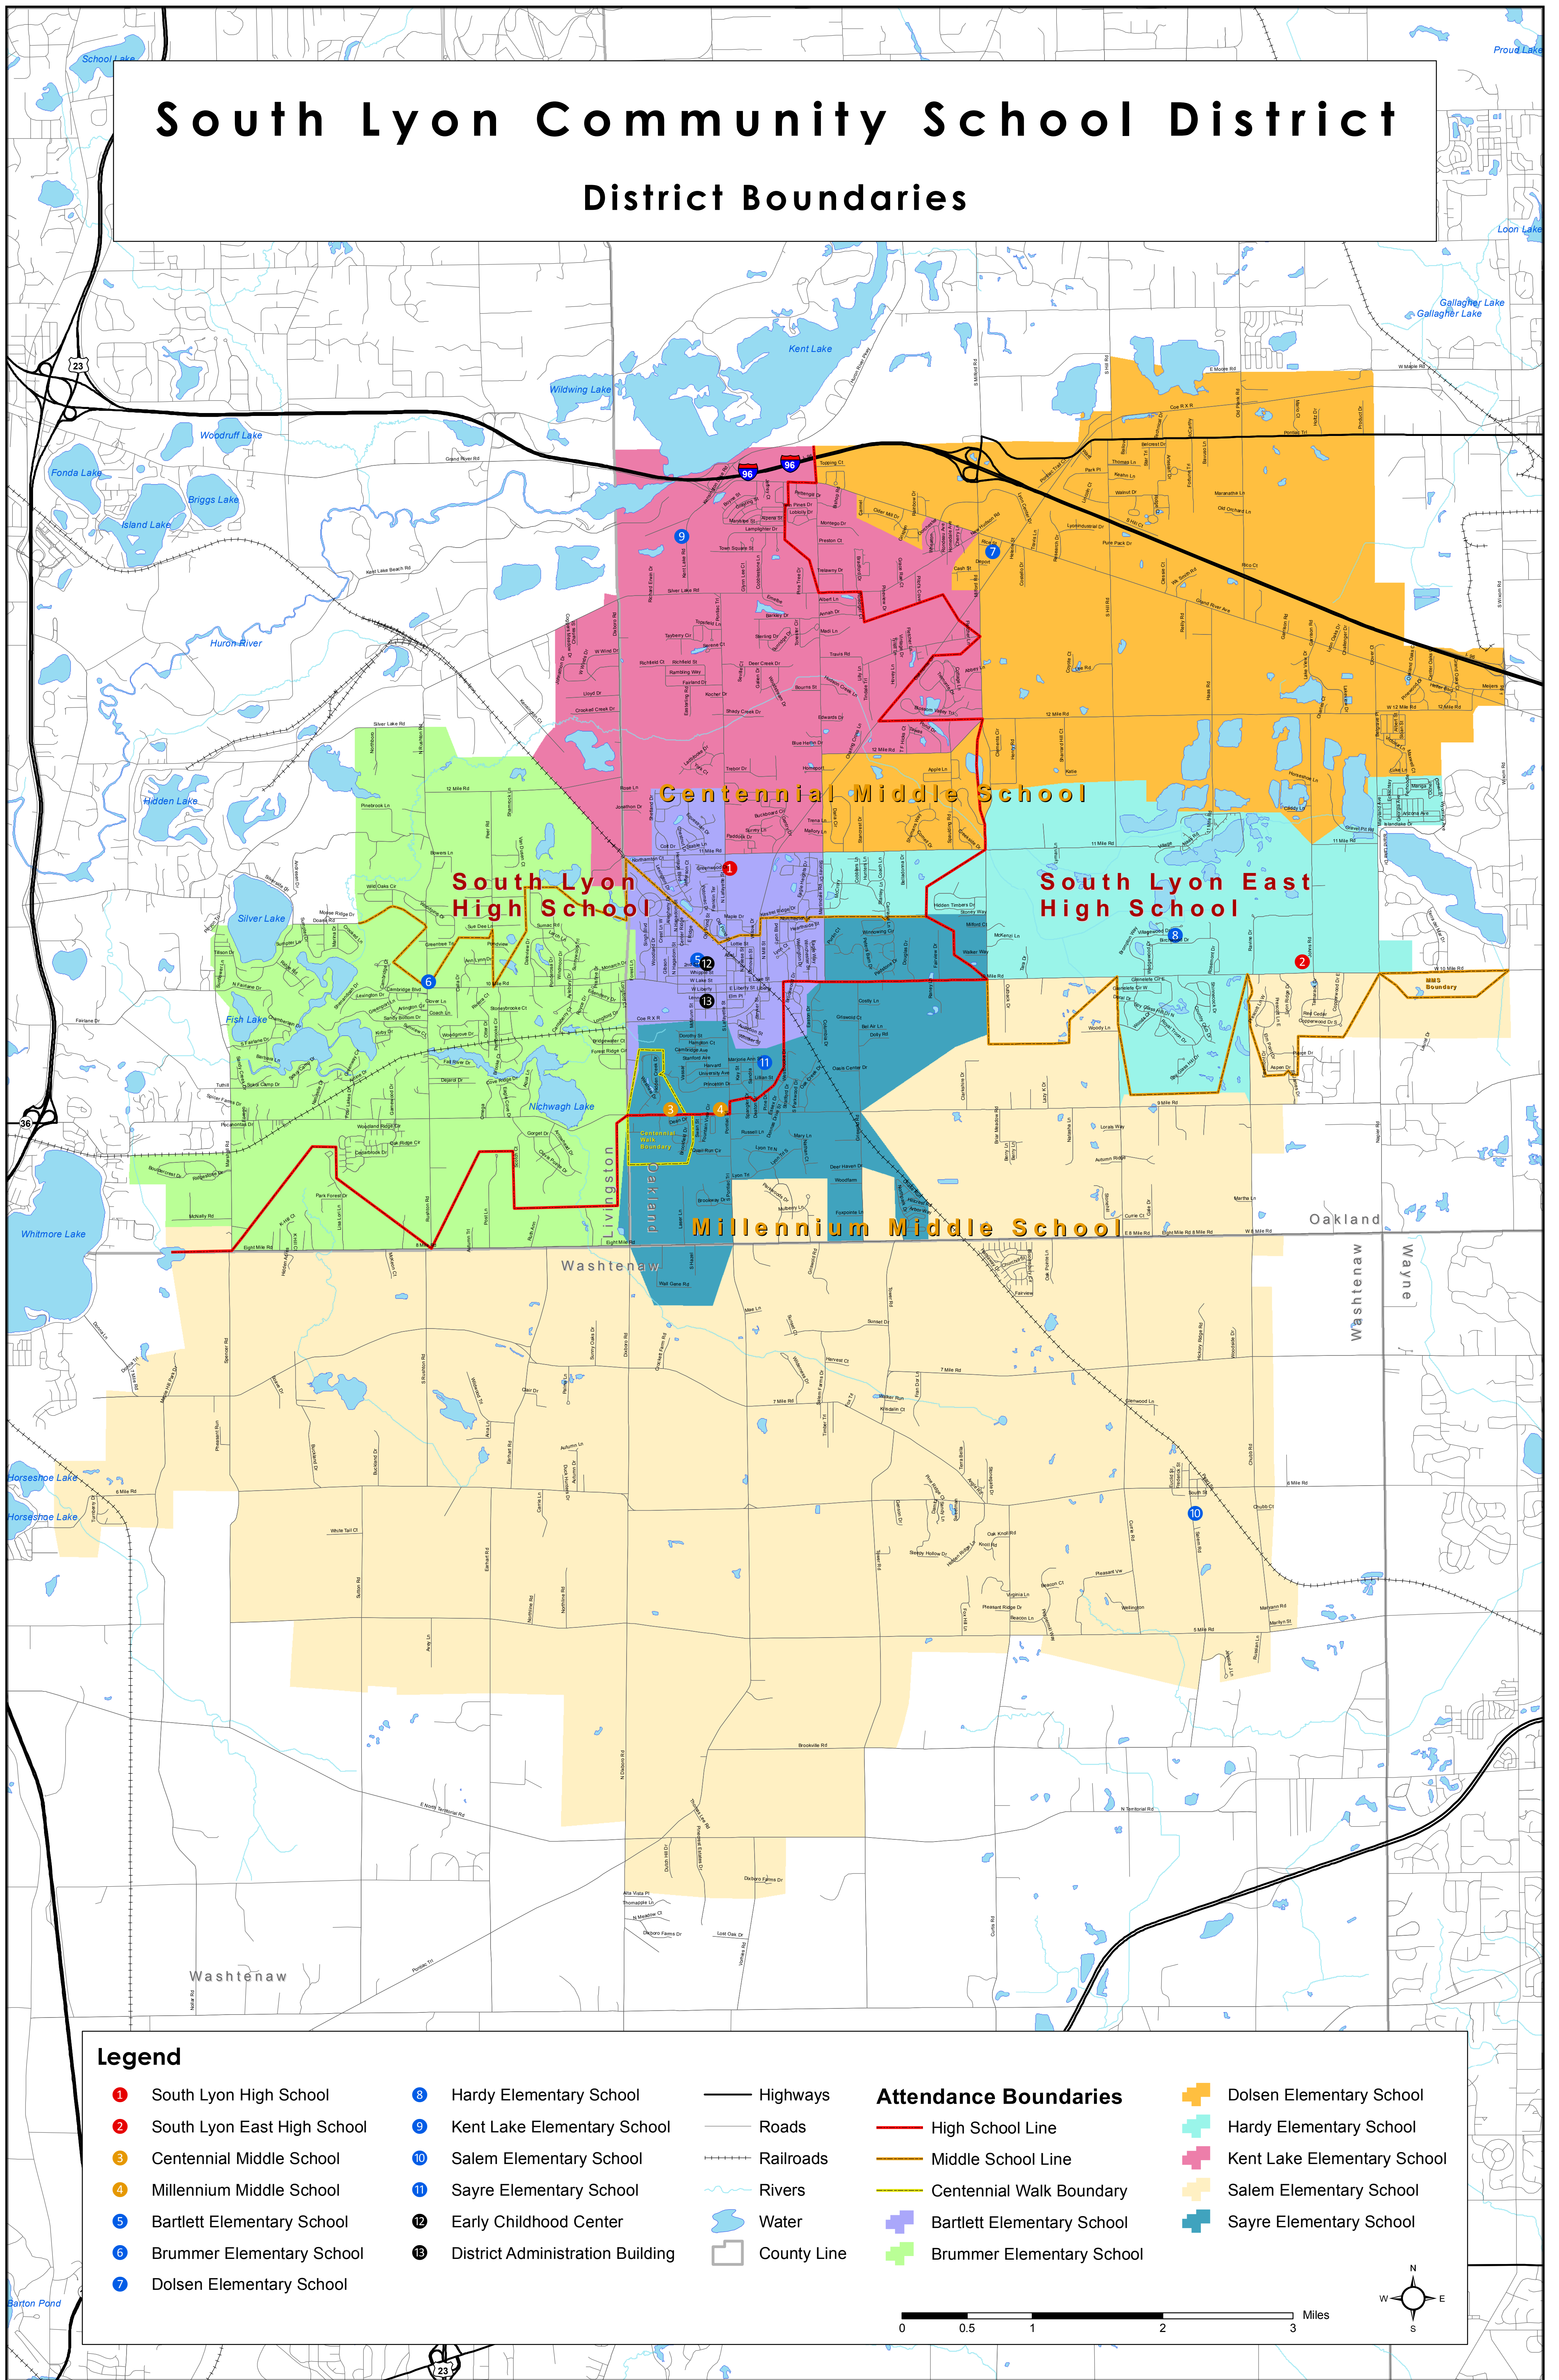

# South Lyon Community School District

## District Boundaries

### Legend

- |                               |                                    |               |                              |                               |
|-------------------------------|------------------------------------|---------------|------------------------------|-------------------------------|
| ① South Lyon High School      | ⑧ Hardy Elementary School          | — Highways    | <b>Attendance Boundaries</b> | ⊕ Dolsen Elementary School    |
| ② South Lyon East High School | ⑨ Kent Lake Elementary School      | — Roads       | — High School Line           | ⊕ Hardy Elementary School     |
| ③ Centennial Middle School    | ⑩ Salem Elementary School          | — Railroads   | — Middle School Line         | ⊕ Kent Lake Elementary School |
| ④ Millennium Middle School    | ⑪ Sayre Elementary School          | — Rivers      | — Centennial Walk Boundary   | ⊕ Salem Elementary School     |
| ⑤ Bartlett Elementary School  | ⑫ Early Childhood Center           | — Water       | ⊕ Bartlett Elementary School | ⊕ Sayre Elementary School     |
| ⑥ Brummer Elementary School   | ⑬ District Administration Building | — County Line | ⊕ Brummer Elementary School  |                               |
| ⑦ Dolsen Elementary School    |                                    |               |                              |                               |